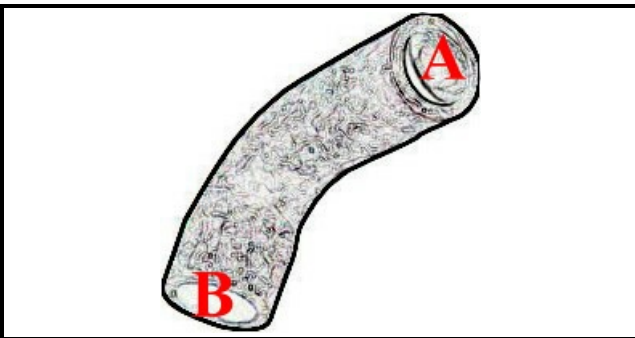

2108203

SLEEVE MR1200/912

Date: 22-01-2025

ORIGINAL
OSP
SPARE PARTS**Technical data**

MINIMUM INTERNAL DIAMETER mm	A=50mm
MAXIMUM INTERNAL DIAMETER mm	B=70mm
NUMBER OF WAYS	2 VIE/WAYS

Manufacturer code

ELFRAMO SPA