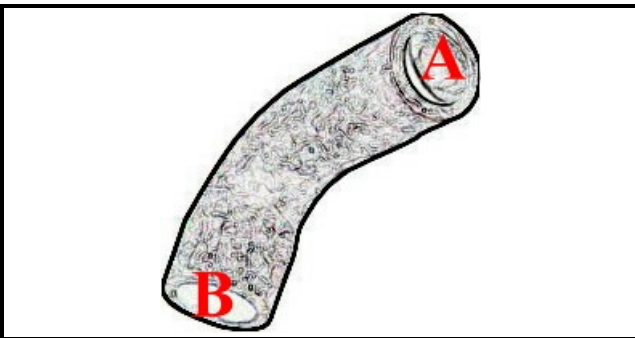

2108203

SLEEVE MR1200/912

Date: 23-02-2025

ORIGINAL
OSP
SPARE PARTS**Technical data**

MINIMUM INTERNAL DIAMETER mm	A=50mm
MAXIMUM INTERNAL DIAMETER mm	B=70mm
NUMBER OF WAYS	2 VIE/WAYS

Manufacturer code

ELFRAMO SPA