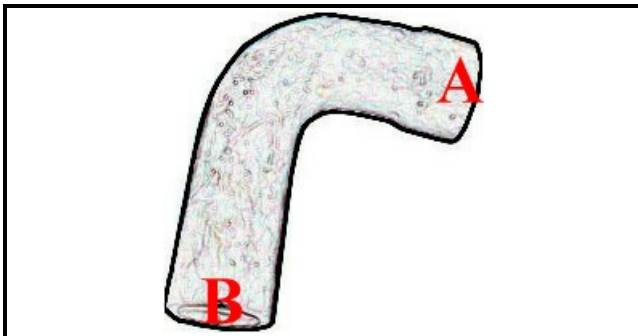

## Technical data

MINIMUM INTERNAL DIAMETER mm	A=30mm
MAXIMUM INTERNAL DIAMETER mm	B=30mm
NUMBER OF WAYS	2 VIE/WAYS