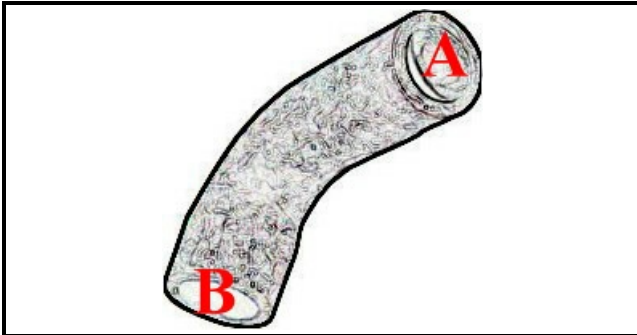

2108211

SUCTION SLEEVE AC

Date: 09-01-2025

ORIGINAL
OSP
SPARE PARTS

Technical data

NUMBER OF WAYS	2 VIE/WAYS
----------------	------------

Manufacturer code

COMENDA - ALI GROUP SRL A SOCIO UNICO