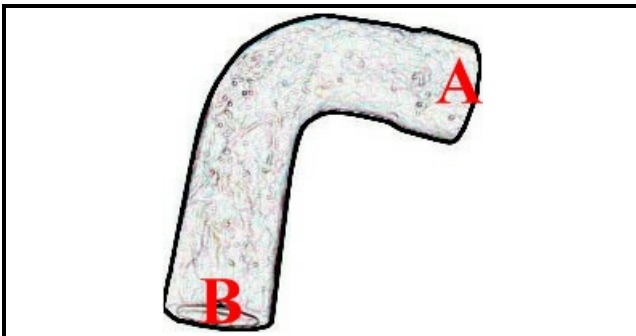

2108239

ASPIRATION HOSE P43E-NP 43 *

Date: 22-11-2024

ORIGINAL
OSP
SPARE PARTS**Technical data**

MINIMUM INTERNAL DIAMETER mm	B=29mm
MAXIMUM INTERNAL DIAMETER mm	A=35mm
NUMBER OF WAYS	2 VIE/WAYS

Manufacturer code