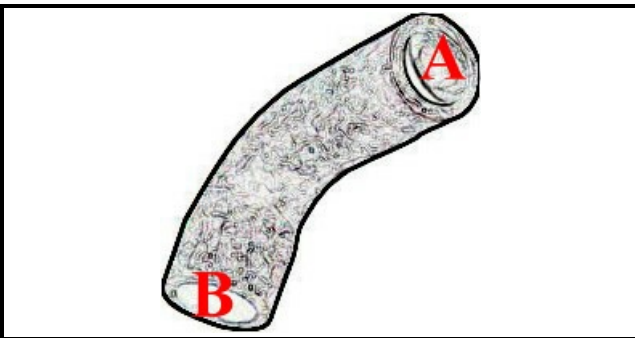

2108250

WASH PIPE D30

Date: 22-01-2025

ORIGINAL
OSP
SPARE PARTS**Technical data**

MINIMUM INTERNAL DIAMETER mm	A=34mm
MAXIMUM INTERNAL DIAMETER mm	B=34mm
NUMBER OF WAYS	2 VIE/WAYS

Manufacturer code

ELFRAMO SPA