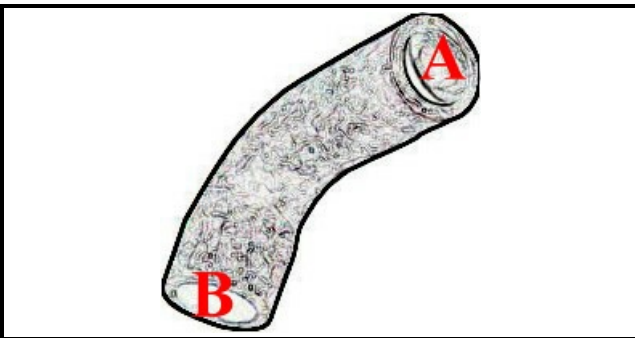

2108250

WASH PIPE D30

Date: 23-02-2025

ORIGINAL
OSP
SPARE PARTS**Technical data**

MINIMUM INTERNAL DIAMETER mm	A=34mm
MAXIMUM INTERNAL DIAMETER mm	B=34mm
NUMBER OF WAYS	2 VIE/WAYS

Manufacturer code

ELFRAMO SPA