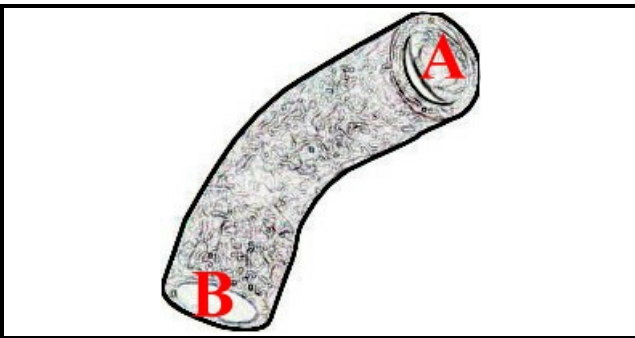

2108250

WASH PIPE D30

Date: 05-04-2025

ORIGINAL
OSP
SPARE PARTS

Technical data

MINIMUM INTERNAL DIAMETER mm	A=34mm
MAXIMUM INTERNAL DIAMETER mm	B=34mm
NUMBER OF WAYS	2 VIE/WAYS

Manufacturer code

ELFRAMO SPA