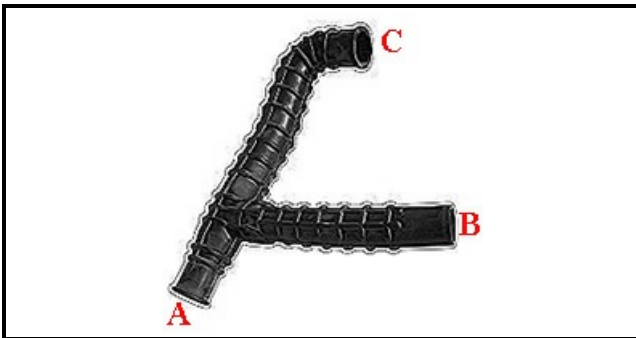

2108260

OUTLET HOSE G12/03

Date: 22-11-2024

ORIGINAL
OSP
SPARE PARTS**Technical data**

MINIMUM INTERNAL DIAMETER mm	A=35mm
MAXIMUM INTERNAL DIAMETER mm	C=48mm
NUMBER OF WAYS	3 VIE/WAYS
MINIMUM INTERNAL DIAMETER mm	B=35mm