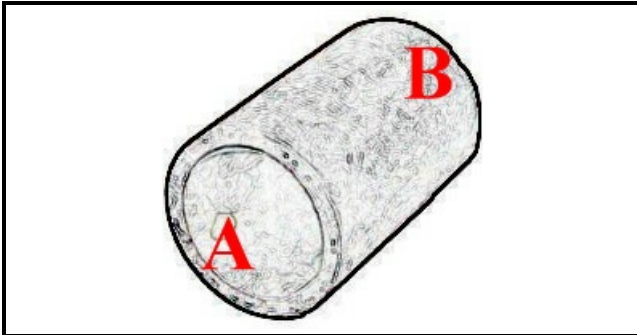

2108261

**PRESSURE HOSE MM30-38 A38-A40**

Date: 22-12-2024

ORIGINAL  
**OSP**  
SPARE PARTS**Technical data**

MINIMUM INTERNAL DIAMETER mm	B=30mm
MAXIMUM INTERNAL DIAMETER mm	A=38mm
NUMBER OF WAYS	2 VIE/WAYS