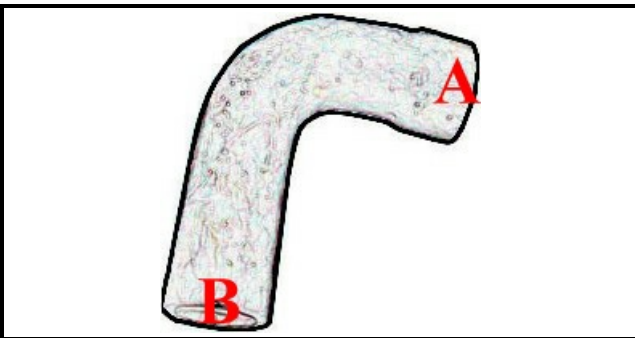

2108270

PRESSURE HOSE MRS400

Date: 22-01-2025

ORIGINAL
OSP
SPARE PARTS

Technical data

NUMBER OF WAYS	2 VIE/WAYS
----------------	------------

Manufacturer code

ELFRAMO SPA