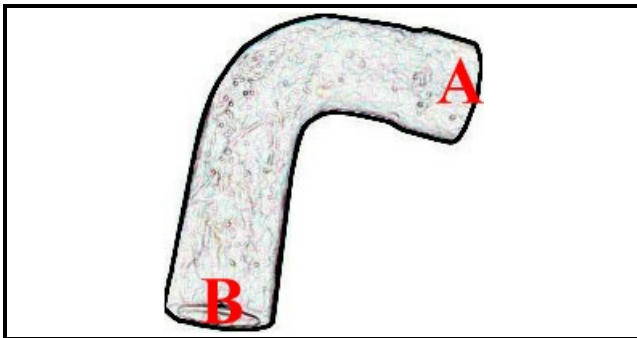

2108271

**EXTRACTION HOSE SQ 160/240**

Date: 23-02-2025

ORIGINAL  
**OSP**  
SPARE PARTS**Technical data**

MINIMUM INTERNAL DIAMETER mm	B=64mm
MAXIMUM INTERNAL DIAMETER mm	A=70mm
NUMBER OF WAYS	2 VIE/WAYS