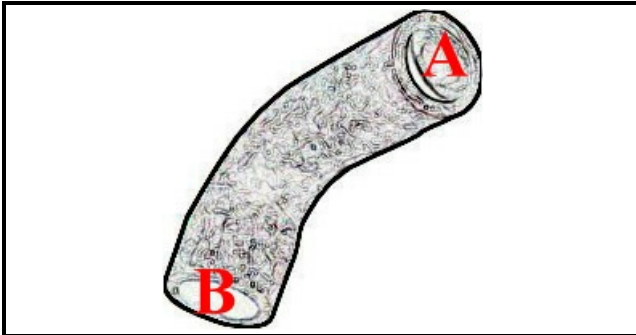

2108301

**SUCTION SLEEVE COSMO/COMPACT**

Date: 23-02-2025

ORIGINAL  
**OSP**  
SPARE PARTS**Technical data**

MINIMUM INTERNAL DIAMETER mm	A=51mm
MAXIMUM INTERNAL DIAMETER mm	B=57mm
NUMBER OF WAYS	2 VIE/WAYS