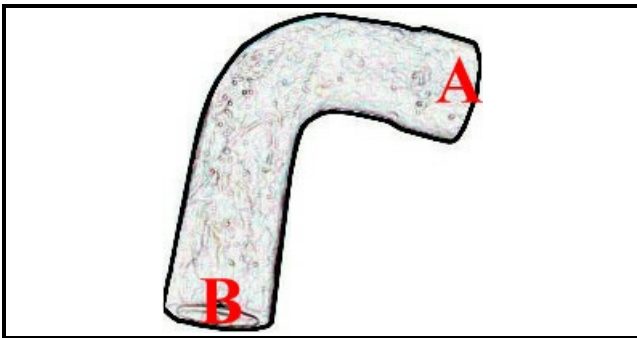

2108321

ELBOW WASH PIPE 90°

Date: 12-04-2025

ORIGINAL
OSP
SPARE PARTS

Technical data

| | |
|------------------------------|------------|
| MINIMUM INTERNAL DIAMETER mm | A=50mm |
| MAXIMUM INTERNAL DIAMETER mm | B=50mm |
| NUMBER OF WAYS | 2 VIE/WAYS |