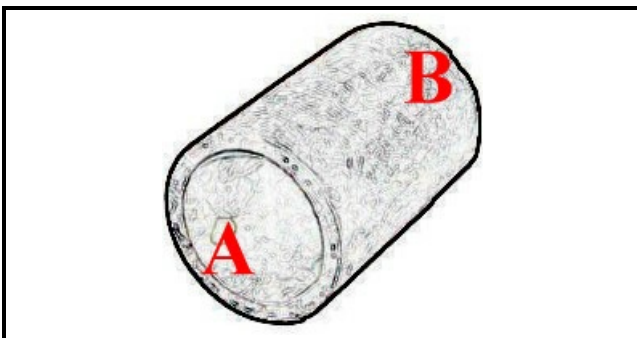

2108329

SLEEVE

Date: 05-04-2025

ORIGINAL
OSP
SPARE PARTS

Technical data

DEPTH MM	L=50mm
MINIMUM INTERNAL DIAMETER mm	B=70mm
MAXIMUM INTERNAL DIAMETER mm	A=70mm
NUMBER OF WAYS	2 VIE/WAYS

Manufacturer code

ELECTROLUX PROFESSIONAL S.P.A.