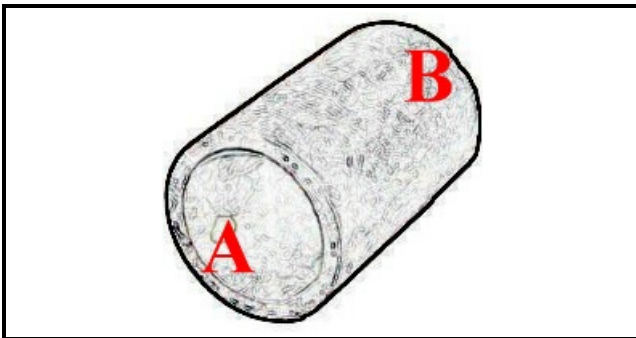

2108329

SLEEVE

Date: 23-02-2025

ORIGINAL
OSP
SPARE PARTS**Technical data**

DEPTH MM	L=50mm
MINIMUM INTERNAL DIAMETER mm	B=70mm
MAXIMUM INTERNAL DIAMETER mm	A=70mm
NUMBER OF WAYS	2 VIE/WAYS

Manufacturer code