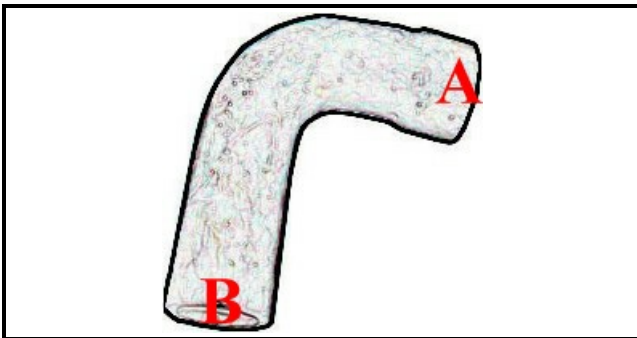

2108340

WASH PUMP INLET PIPE FOR ETE

Date: 22-11-2024

ORIGINAL
OSP
SPARE PARTS

Technical data

NUMBER OF WAYS	2 VIE/WAYS
----------------	------------

Manufacturer code

ELFRAMO SPA