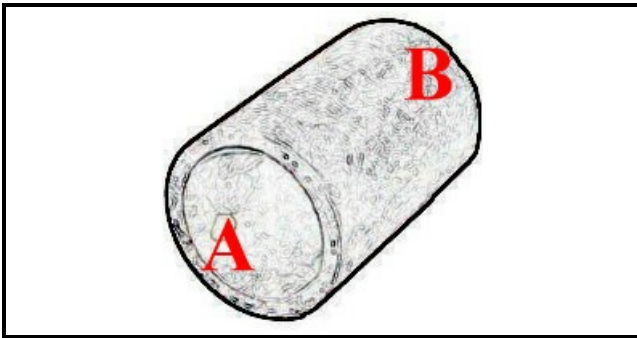

## Technical data

DEPTH MM	L=55mm
MINIMUM INTERNAL DIAMETER mm	A=60mm
MAXIMUM INTERNAL DIAMETER mm	B=60mm
NUMBER OF WAYS	2 VIE/WAYS