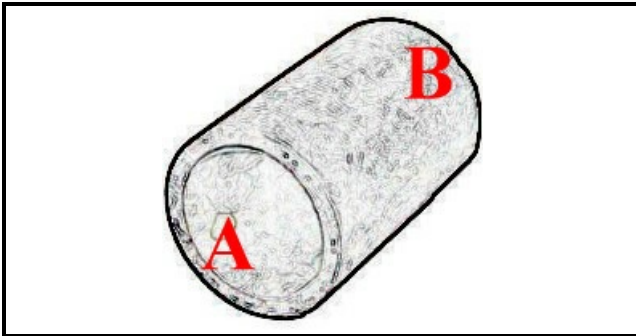

## Technical data

DEPTH MM	L=55mm
MINIMUM INTERNAL DIAMETER mm	A=60mm
MAXIMUM INTERNAL DIAMETER mm	B=60mm
NUMBER OF WAYS	2 VIE/WAYS