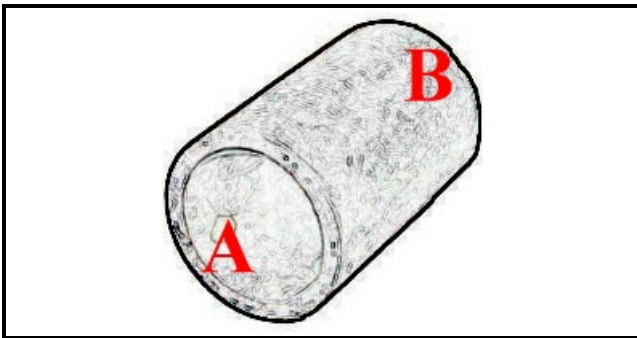

2108369

HOSE SUCTION D30

Date: 05-04-2025

ORIGINAL
OSP
SPARE PARTS

Technical data

MINIMUM INTERNAL DIAMETER mm	A=50mm
MAXIMUM INTERNAL DIAMETER mm	B=50mm
NUMBER OF WAYS	2 VIE/WAYS

Manufacturer code

ELFRAMO SPA