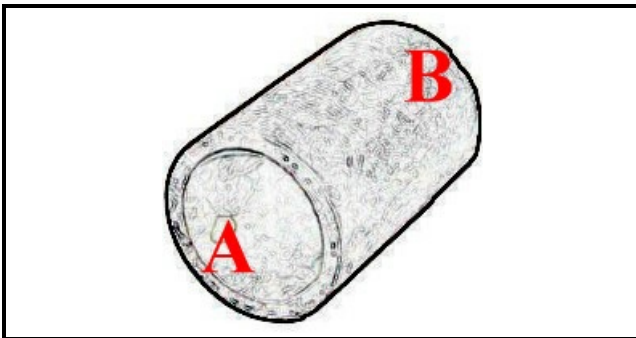

2108369

HOSE SUCTION D30

Date: 22-12-2024

ORIGINAL
OSP
SPARE PARTS**Technical data**

MINIMUM INTERNAL DIAMETER mm	A=50mm
MAXIMUM INTERNAL DIAMETER mm	B=50mm
NUMBER OF WAYS	2 VIE/WAYS

Manufacturer code

ELFRAMO SPA