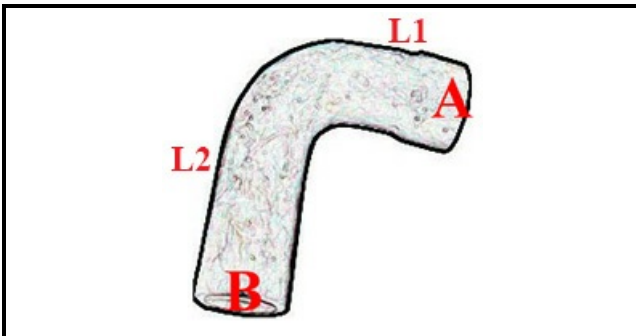

### Technical data

DEPTH MM	L=300mm
MINIMUM INTERNAL DIAMETER mm	A=11mm
MAXIMUM INTERNAL DIAMETER mm	B=11mm
NUMBER OF WAYS	2 VIE/WAYS
DEPTH MM	L=415mm