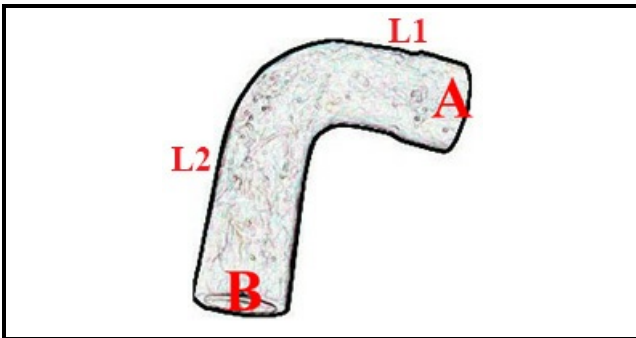

## Technical data

DEPTH MM	L=300mm
MINIMUM INTERNAL DIAMETER mm	A=11mm
MAXIMUM INTERNAL DIAMETER mm	B=11mm
NUMBER OF WAYS	2 VIE/WAYS
DEPTH MM	L=415mm