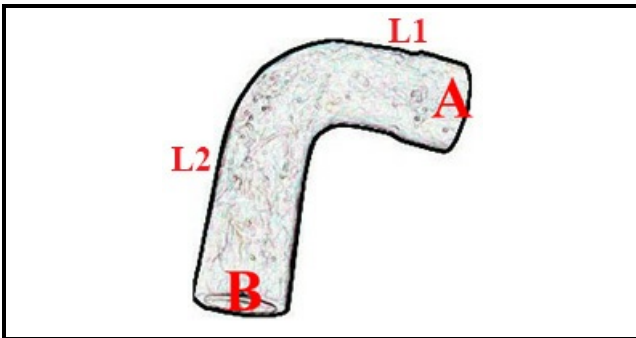

### Technical data

DEPTH MM	L=300mm
MINIMUM INTERNAL DIAMETER mm	A=11mm
MAXIMUM INTERNAL DIAMETER mm	B=11mm
NUMBER OF WAYS	2 VIE/WAYS
DEPTH MM	L=415mm