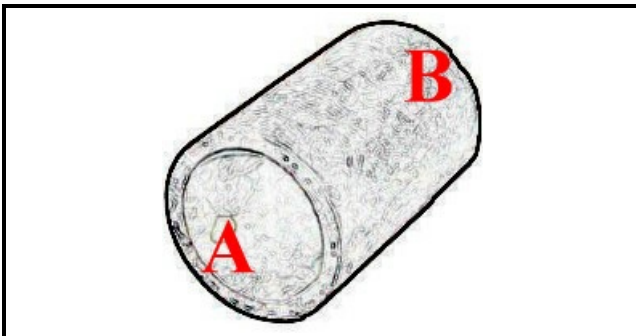

2108404

**LOT SLEEVE**

Date: 22-01-2025

ORIGINAL  
**OSP**  
SPARE PARTS**Technical data**

DEPTH MM	L=70mm
MINIMUM INTERNAL DIAMETER mm	A=14mm
MAXIMUM INTERNAL DIAMETER mm	B=14mm
NUMBER OF WAYS	2 VIE/WAYS