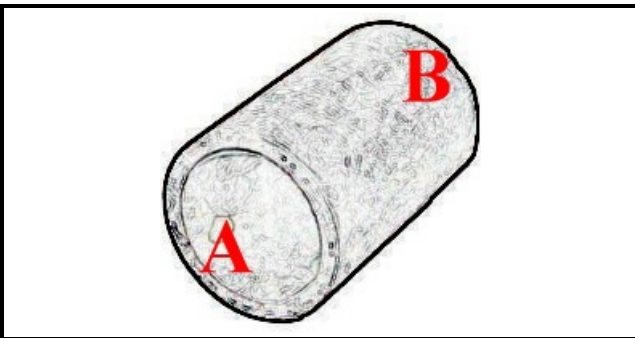

2108404

**LOT SLEEVE**

Date: 15-11-2024

ORIGINAL  
**OSP**  
SPARE PARTS**Technical data**

DEPTH MM	L=70mm
MINIMUM INTERNAL DIAMETER mm	A=14mm
MAXIMUM INTERNAL DIAMETER mm	B=14mm
NUMBER OF WAYS	2 VIE/WAYS