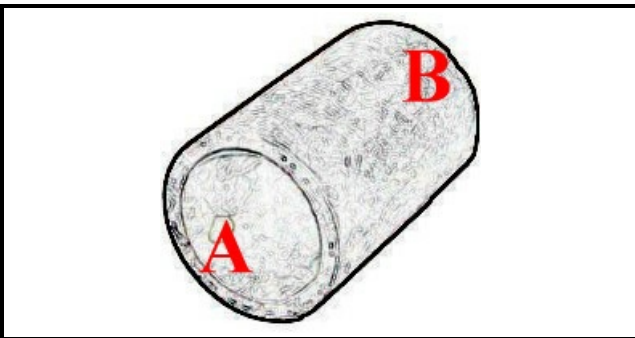

2108404

**LOT SLEEVE**

Date: 22-12-2024

ORIGINAL  
**OSP**  
SPARE PARTS**Technical data**

DEPTH MM	L=70mm
MINIMUM INTERNAL DIAMETER mm	A=14mm
MAXIMUM INTERNAL DIAMETER mm	B=14mm
NUMBER OF WAYS	2 VIE/WAYS