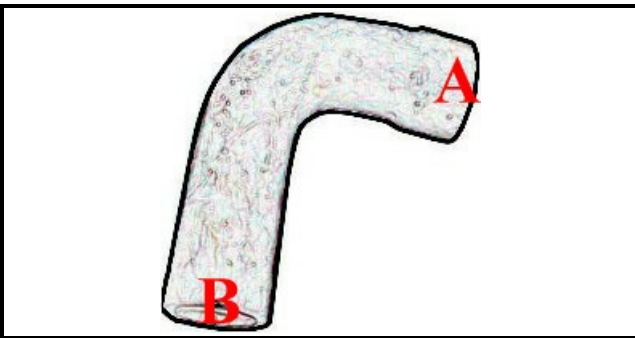

## Technical data

MINIMUM INTERNAL DIAMETER mm	B=51mm
MAXIMUM INTERNAL DIAMETER mm	A=53mm
NUMBER OF WAYS	2 VIE/WAYS