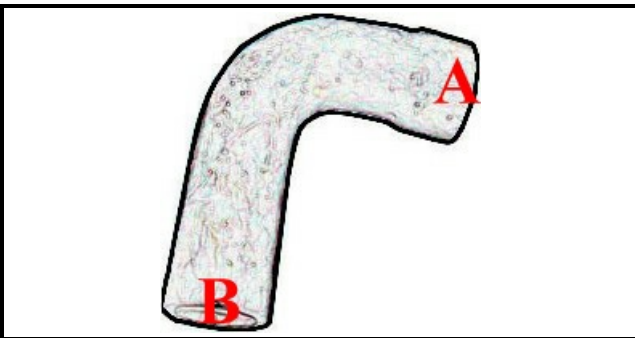

2108407

LOT PUMP SLEEVE LC2001

Date: 22-11-2024

ORIGINAL
OSP
SPARE PARTS**Technical data**

MINIMUM INTERNAL DIAMETER mm	B=51mm
MAXIMUM INTERNAL DIAMETER mm	A=53mm
NUMBER OF WAYS	2 VIE/WAYS

Manufacturer code