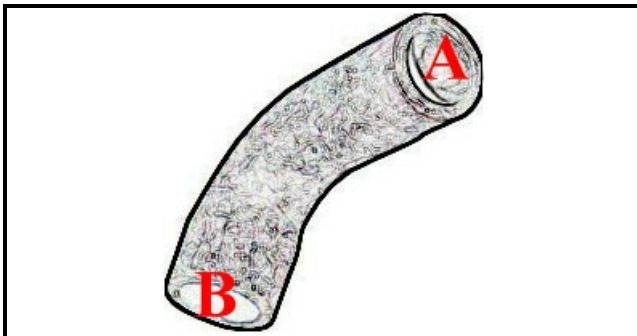

2108410

HOSE FOR WASH BD14

Date: 23-02-2025

ORIGINAL
OSP
SPARE PARTS**Technical data**

| | |
|------------------------------|------------|
| MINIMUM INTERNAL DIAMETER mm | A=36mm |
| MAXIMUM INTERNAL DIAMETER mm | B=36mm |
| NUMBER OF WAYS | 2 VIE/WAYS |