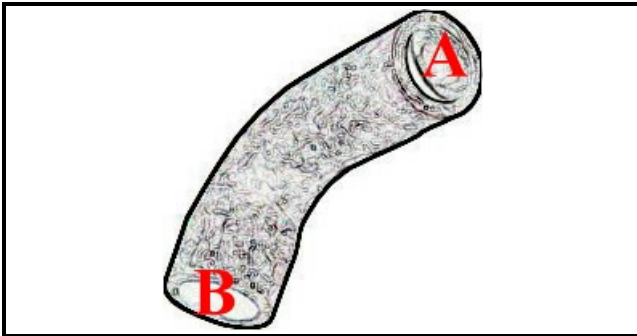

2108410

HOSE FOR WASH BD14

Date: 07-04-2025

ORIGINAL
OSP
SPARE PARTS

Technical data

MINIMUM INTERNAL DIAMETER mm	A=36mm
MAXIMUM INTERNAL DIAMETER mm	B=36mm
NUMBER OF WAYS	2 VIE/WAYS

Manufacturer code

ELFRAMO SPA
ELFRAMO SPA
ELFRAMO SPA