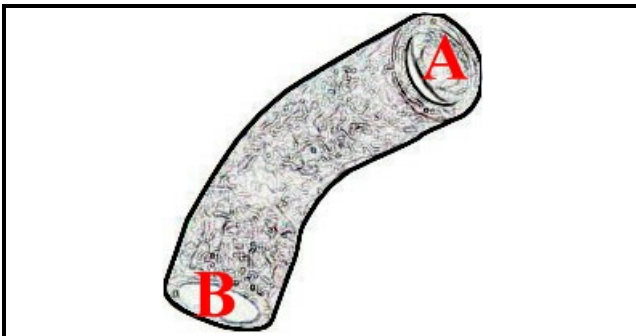

2108414

LOT SLEEVE N1000

Date: 22-12-2024

ORIGINAL
OSP
SPARE PARTS**Technical data**

MINIMUM INTERNAL DIAMETER mm	A=39mm
MAXIMUM INTERNAL DIAMETER mm	B=49mm
NUMBER OF WAYS	2 VIE/WAYS

Manufacturer code

SILANOS SRL