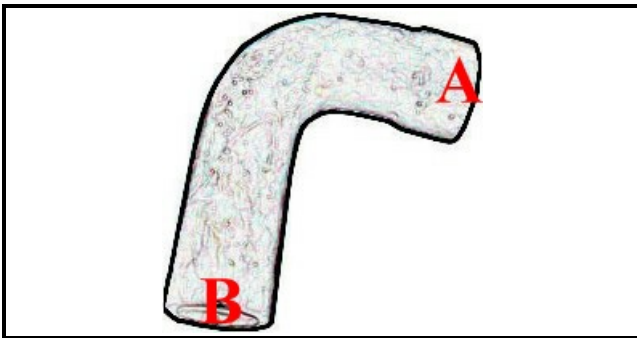

2108440

SLEEVE AU 55-65/80

Date: 05-04-2025

ORIGINAL
OSP
SPARE PARTS

Technical data

| | |
|------------------------------|------------|
| MINIMUM INTERNAL DIAMETER mm | A=63mm |
| MAXIMUM INTERNAL DIAMETER mm | B=87mm |
| NUMBER OF WAYS | 2 VIE/WAYS |