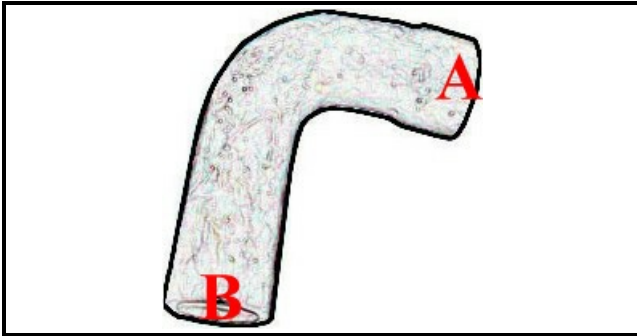

## Technical data

MINIMUM INTERNAL DIAMETER mm	A=17mm
MAXIMUM INTERNAL DIAMETER mm	B=17mm
NUMBER OF WAYS	2 VIE/WAYS