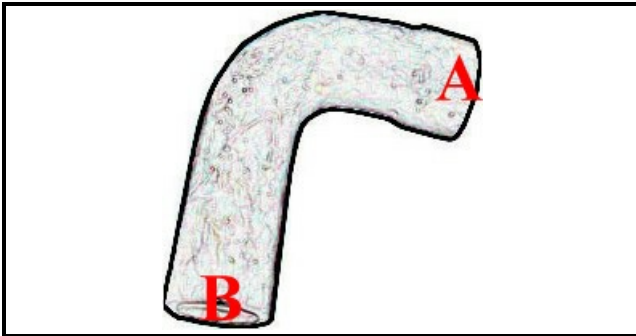

2108442

Date: 31-01-2025

ORIGINAL
OSP
SPARE PARTS

Technical data

MINIMUM INTERNAL DIAMETER mm	A=17mm
MAXIMUM INTERNAL DIAMETER mm	B=17mm
NUMBER OF WAYS	2 VIE/WAYS

Manufacturer code

ARISTARCO / KASTEL S.P.A.