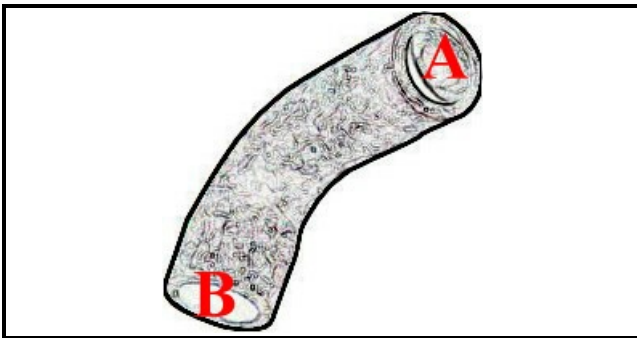

2108464

SLEEVE

Date: 05-04-2025

ORIGINAL
OSP
SPARE PARTS

Technical data

DEPTH MM	L=116mm
MINIMUM INTERNAL DIAMETER mm	A=27mm
MAXIMUM INTERNAL DIAMETER mm	B=36mm
NUMBER OF WAYS	2 VIE/WAYS

Manufacturer code

ELFRAMO SPA