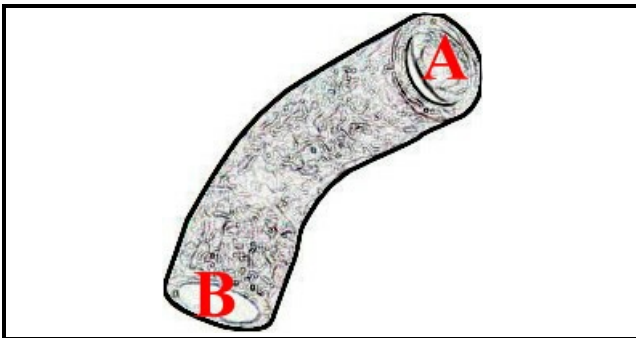

2108464

SLEEVE

Date: 22-12-2024

ORIGINAL
OSP
SPARE PARTS**Technical data**

DEPTH MM	L=116mm
MINIMUM INTERNAL DIAMETER mm	A=27mm
MAXIMUM INTERNAL DIAMETER mm	B=36mm
NUMBER OF WAYS	2 VIE/WAYS

Manufacturer code