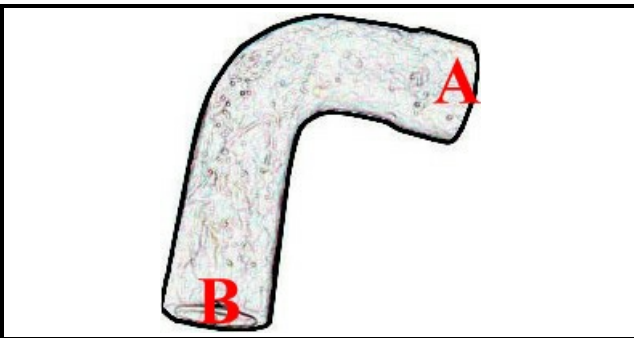

2108465

SLEEVE

Date: 22-11-2024

ORIGINAL
OSP
SPARE PARTS**Technical data**

| | |
|------------------------------|------------|
| DEPTH MM | L=80mm |
| MINIMUM INTERNAL DIAMETER mm | A=25mm |
| MAXIMUM INTERNAL DIAMETER mm | B=25mm |
| NUMBER OF WAYS | 2 VIE/WAYS |