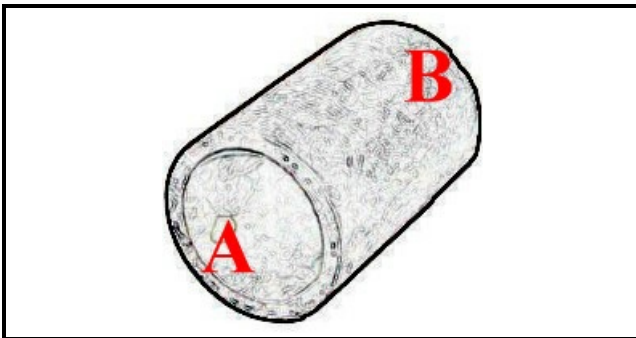

2108468

**SLEEVE**

Date: 22-12-2024

ORIGINAL  
**OSP**  
SPARE PARTS**Technical data**

DEPTH MM	L=85mm
MINIMUM INTERNAL DIAMETER mm	A=43mm
MAXIMUM INTERNAL DIAMETER mm	B=50mm
NUMBER OF WAYS	2 VIE/WAYS

**Manufacturer code**