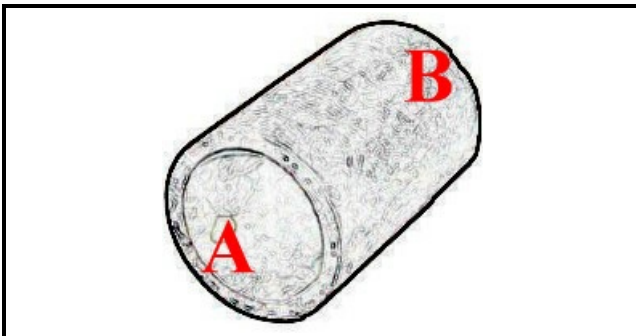

2108468

SLEEVE

Date: 22-11-2024

ORIGINAL
OSP
SPARE PARTS**Technical data**

DEPTH MM	L=85mm
MINIMUM INTERNAL DIAMETER mm	A=43mm
MAXIMUM INTERNAL DIAMETER mm	B=50mm
NUMBER OF WAYS	2 VIE/WAYS

Manufacturer code