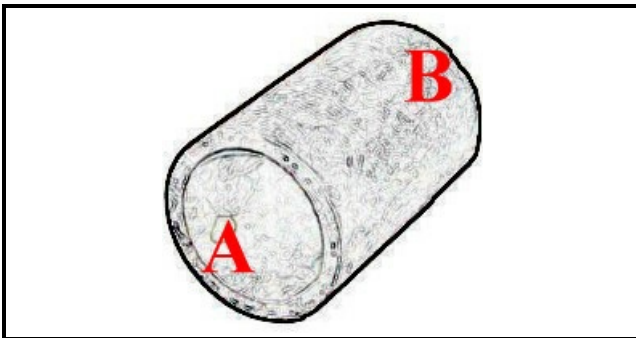

2108470

SLEEVE

Date: 22-01-2025

ORIGINAL
OSP
SPARE PARTS**Technical data**

DEPTH MM	L=150mm
MINIMUM INTERNAL DIAMETER mm	A=70mm
MAXIMUM INTERNAL DIAMETER mm	B=70mm
NUMBER OF WAYS	2 VIE/WAYS

Manufacturer code