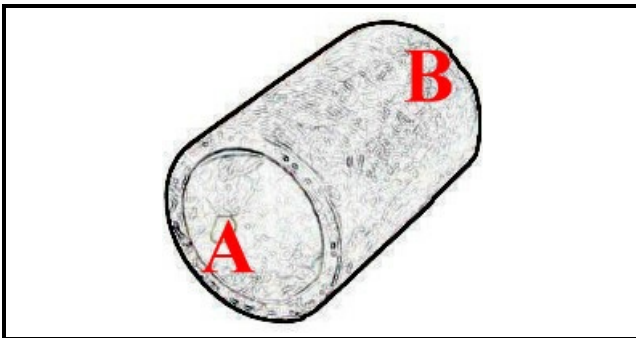

2108470

SLEEVE

Date: 25-11-2024

ORIGINAL
OSP
SPARE PARTS**Technical data**

DEPTH MM	L=150mm
MINIMUM INTERNAL DIAMETER mm	A=70mm
MAXIMUM INTERNAL DIAMETER mm	B=70mm
NUMBER OF WAYS	2 VIE/WAYS

Manufacturer code