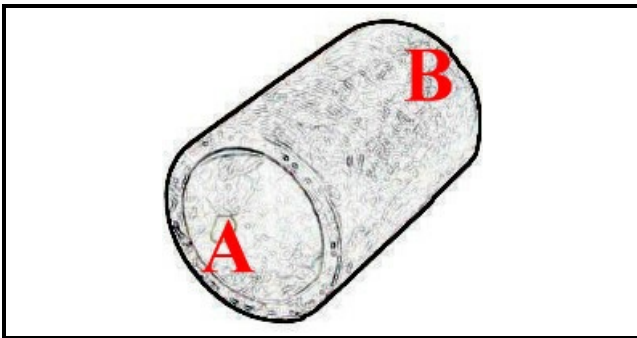

2108470

SLEEVE

Date: 05-04-2025

ORIGINAL
OSP
SPARE PARTS

Technical data

DEPTH MM	L=150mm
MINIMUM INTERNAL DIAMETER mm	A=70mm
MAXIMUM INTERNAL DIAMETER mm	B=70mm
NUMBER OF WAYS	2 VIE/WAYS

Manufacturer code

ELFRAMO SPA