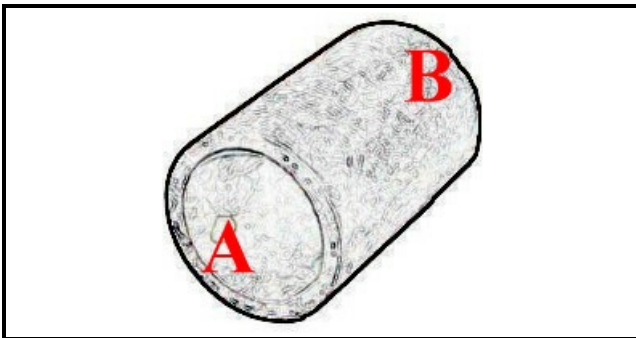

2108476

**SLEEVE**

Date: 22-12-2024

ORIGINAL  
**OSP**  
SPARE PARTS**Technical data**

DEPTH MM	L=52mm
MINIMUM INTERNAL DIAMETER mm	A=62mm
MAXIMUM INTERNAL DIAMETER mm	B=70mm
NUMBER OF WAYS	2 VIE/WAYS

**Manufacturer code**