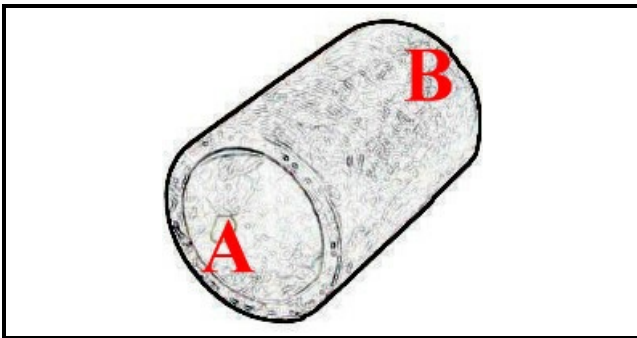

2108476

SLEEVE

Date: 10-04-2025

ORIGINAL
OSP
SPARE PARTS

Technical data

DEPTH MM	L=52mm
MINIMUM INTERNAL DIAMETER mm	A=62mm
MAXIMUM INTERNAL DIAMETER mm	B=70mm
NUMBER OF WAYS	2 VIE/WAYS

Manufacturer code

ELECTROLUX PROFESSIONAL S.P.A.