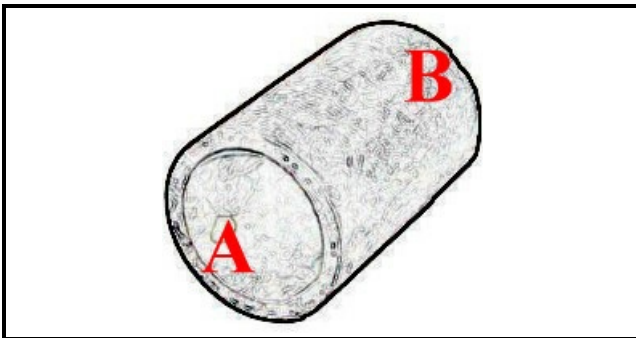

2108476

SLEEVE

Date: 15-11-2024

ORIGINAL
OSP
SPARE PARTS**Technical data**

DEPTH MM	L=52mm
MINIMUM INTERNAL DIAMETER mm	A=62mm
MAXIMUM INTERNAL DIAMETER mm	B=70mm
NUMBER OF WAYS	2 VIE/WAYS

Manufacturer code