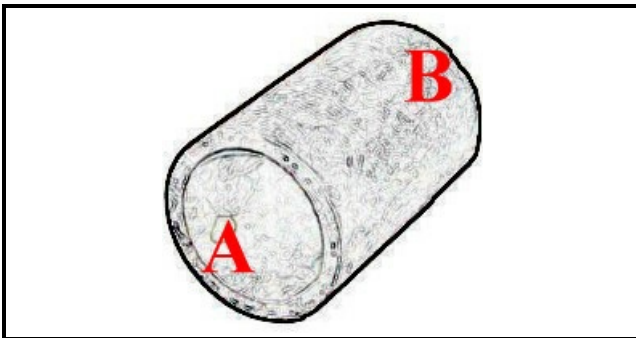

2108476

SLEEVE

Date: 02-02-2025

ORIGINAL
OSP
SPARE PARTS**Technical data**

DEPTH MM	L=52mm
MINIMUM INTERNAL DIAMETER mm	A=62mm
MAXIMUM INTERNAL DIAMETER mm	B=70mm
NUMBER OF WAYS	2 VIE/WAYS

Manufacturer code