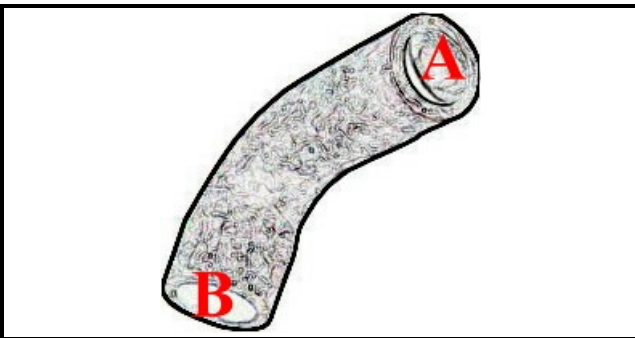

2108498

LOT SLEEVE AF55

Date: 22-01-2025

ORIGINAL
OSP
SPARE PARTS**Technical data**

MINIMUM INTERNAL DIAMETER mm	A=40mm
MAXIMUM INTERNAL DIAMETER mm	B=40mm

Manufacturer code

A.T.A. SRL