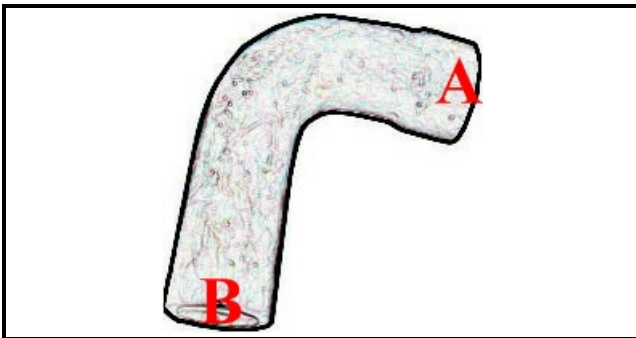

2108509

SUCTION SLEEVE LP60

Date: 22-01-2025

ORIGINAL
OSP
SPARE PARTS**Technical data**

DEPTH MM	L=320mm
MINIMUM INTERNAL DIAMETER mm	A=61mm
MAXIMUM INTERNAL DIAMETER mm	B=67mm
WIDTH MM	P=160mm

Manufacturer code