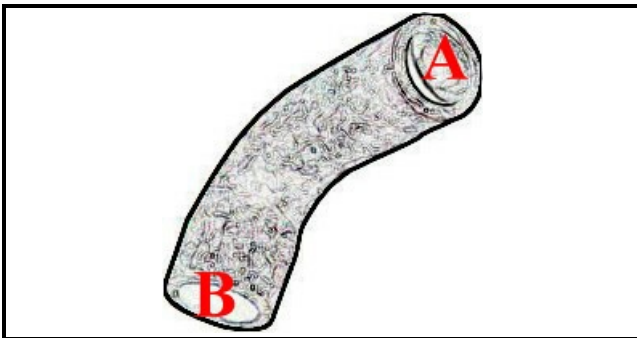

2108510

SUCTION SLEEVE

Date: 22-11-2024

ORIGINAL
OSP
SPARE PARTS**Technical data**

DEPTH MM	L=230mm
MINIMUM INTERNAL DIAMETER mm	A=25mm
MAXIMUM INTERNAL DIAMETER mm	B=25mm

Manufacturer code

ELECTROLUX PROFESSIONAL S.P.A.