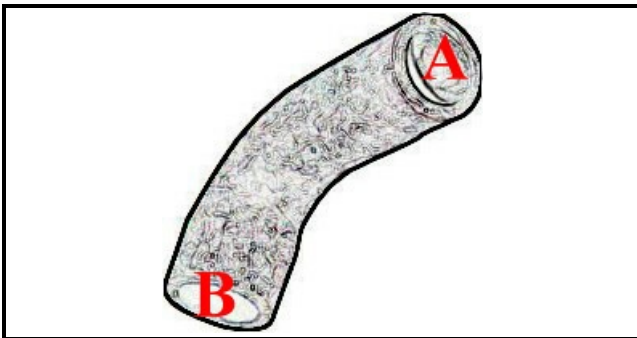

2108510

SUCTION SLEEVE

Date: 20-09-2024

ORIGINAL
OSP
SPARE PARTS**Technical data**

DEPTH MM	L=230mm
MINIMUM INTERNAL DIAMETER mm	A=25mm
MAXIMUM INTERNAL DIAMETER mm	B=25mm

Manufacturer code

ELECTROLUX PROFESSIONAL S.P.A.