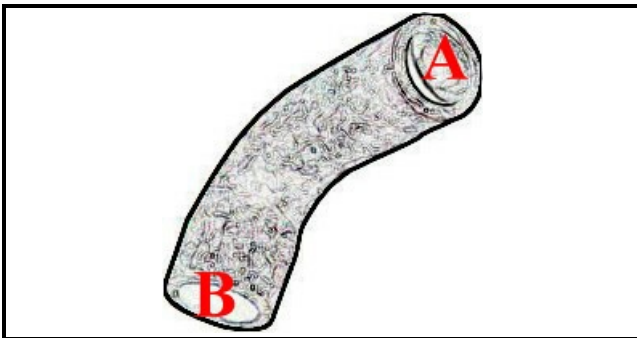

2108510

SUCTION SLEEVE

Date: 23-02-2025

ORIGINAL
OSP
SPARE PARTS**Technical data**

DEPTH MM	L=230mm
MINIMUM INTERNAL DIAMETER mm	A=25mm
MAXIMUM INTERNAL DIAMETER mm	B=25mm

Manufacturer code

ELECTROLUX PROFESSIONAL S.P.A.