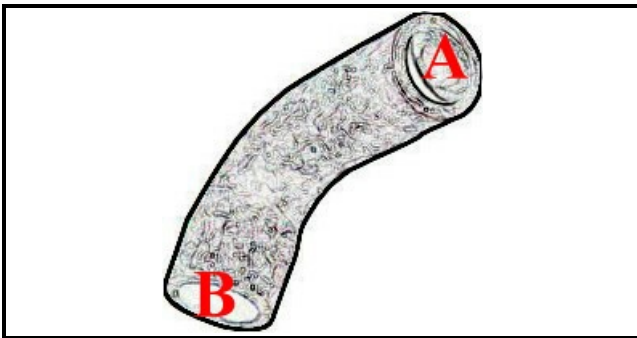

2108510

SUCTION SLEEVE

Date: 09-04-2025

ORIGINAL
OSP
SPARE PARTS

Technical data

DEPTH MM	L=230mm
MINIMUM INTERNAL DIAMETER mm	A=25mm
MAXIMUM INTERNAL DIAMETER mm	B=25mm

Manufacturer code

ELECTROLUX PROFESSIONAL S.P.A.