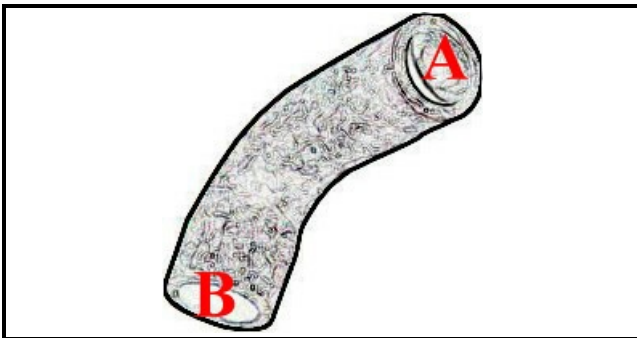

2108510

**SUCTION SLEEVE**

Date: 23-12-2024

ORIGINAL  
**OSP**  
SPARE PARTS**Technical data**

DEPTH MM	L=230mm
MINIMUM INTERNAL DIAMETER mm	A=25mm
MAXIMUM INTERNAL DIAMETER mm	B=25mm

**Manufacturer code**