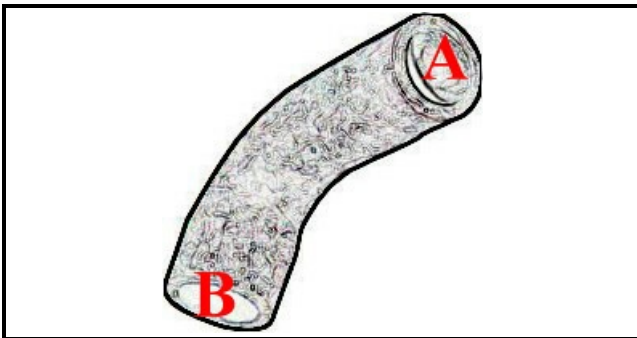

2108510

SUCTION SLEEVE

Date: 22-01-2025

ORIGINAL
OSP
SPARE PARTS**Technical data**

DEPTH MM	L=230mm
MINIMUM INTERNAL DIAMETER mm	A=25mm
MAXIMUM INTERNAL DIAMETER mm	B=25mm

Manufacturer code

ELECTROLUX PROFESSIONAL S.P.A.