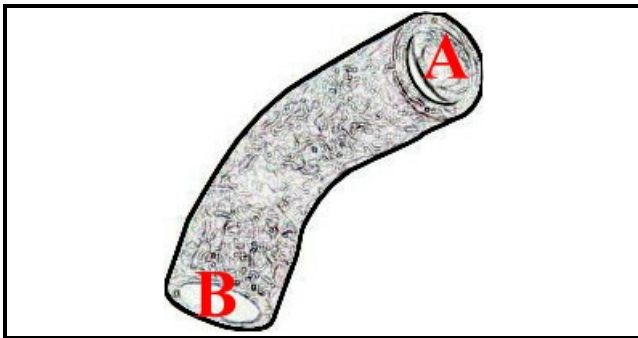

# SLEEVE

Date: 05-04-2025

ORIGINAL  
**OSP**  
SPARE PARTS

## Technical data

MINIMUM INTERNAL DIAMETER mm	A=45mm
MAXIMUM INTERNAL DIAMETER mm	B=48mm