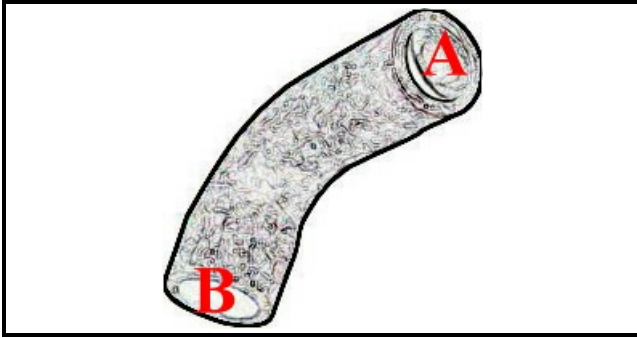

2108589

Date: 07-04-2025

**Technical data**

DEPTH MM	L=285mm
MINIMUM INTERNAL DIAMETER mm	50mm
MAXIMUM INTERNAL DIAMETER mm	53mm
WITH ELBOW	GOMITO/ELBOW