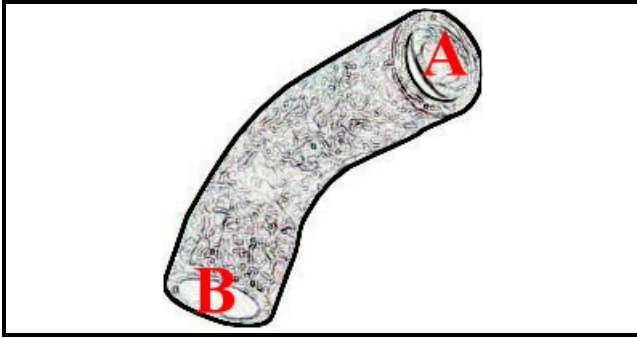

2108589

Date: 23-02-2025

**Technical data**

DEPTH MM	L=285mm
MINIMUM INTERNAL DIAMETER mm	50mm
MAXIMUM INTERNAL DIAMETER mm	53mm
WITH ELBOW	GOMITO/ELBOW