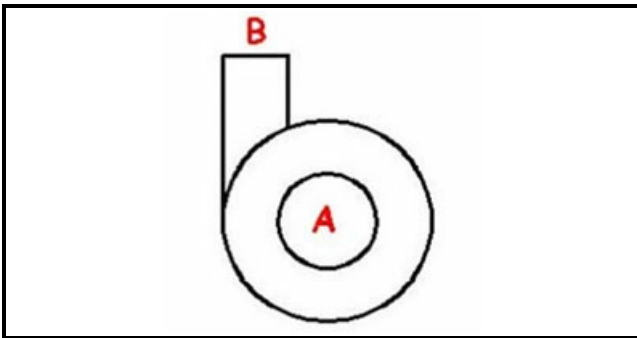

1103591

BODY PUMP ELECTRIC ZF650 ZF800

Date: 16-04-2025

ORIGINAL
OSP
SPARE PARTS

Technical data

DIAMETER SUCTION mm	A=60mm
DIAMETER FLOW mm	M=50mm
DIRECTION OF ROTATION LEFT	SX / LEFT

Manufacturer code

ELETTROBAR EUROTEC SRL