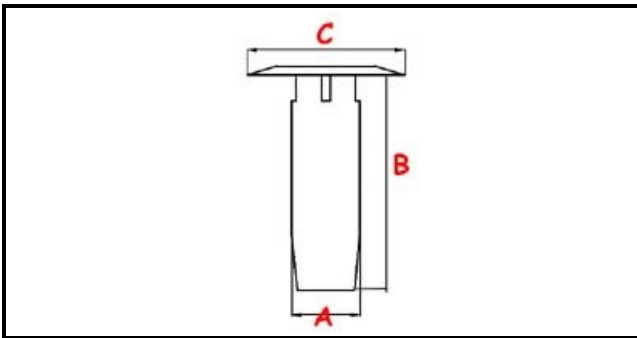

3111273

OVERFLOW H=190

Date: 10-04-2025

Technical data

HEIGHT MM	B=190mm
LOWER DIAMETER	A=32mm

Manufacturer code

MODULAR PROFESSIONAL SRL