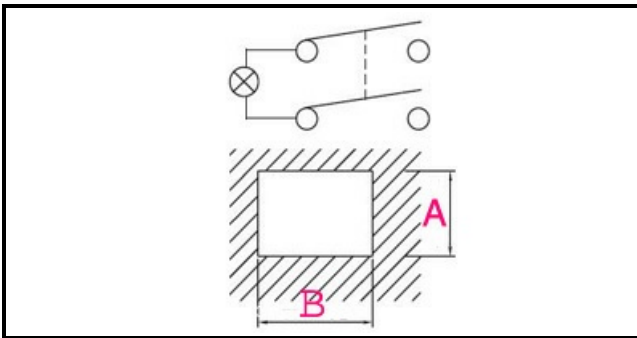

1105002

COFFEE SWITCH WITH LED

Date: 04-04-2025

ORIGINAL
OSP
SPARE PARTS

S&P

Technical data

DEPTH MM	B=30mm
WIDTH MM	A=22mm
NUMBER OF POLES	POLI/POLES=4
NUMBER OF POSITIONS	0-1
COLOR	NERO CON LED/BLACK WITH LED
VOLT	250V