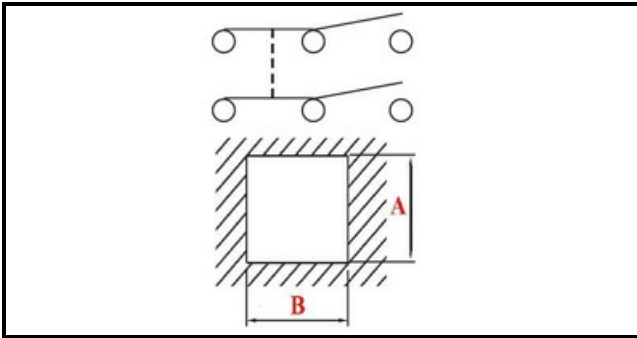

1105004

MAIN SWITCH SILANOS

Date: 04-04-2025

Technical data

DEPTH MM	B=26mm
WIDTH MM	A=26mm
NUMBER OF POLES	POLI/POLES=6
NUMBER OF POSITIONS	0-1
COLOR	GIALLO/YELLOW
VOLT	230V

Manufacturer code

SILANOS SRL
SILANOS SRL