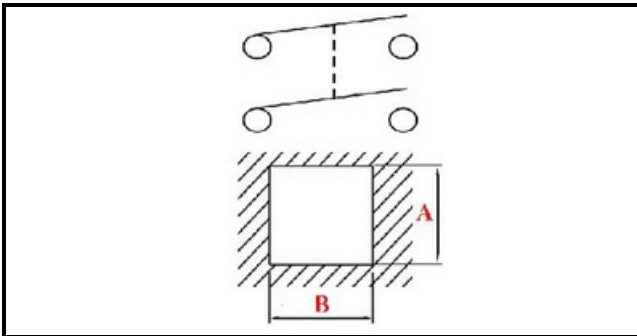

1105005

ON/OFF SWITCH SAB

Date: 04-04-2025

ORIGINAL
OSP
SPARE PARTS

Technical data

DEPTH MM	B=26mm
WIDTH MM	A=26mm
NUMBER OF POLES	POLI/POLES=4
NUMBER OF POSITIONS	0-1
COLOR	ROSSO/RED
VOLT	230V
COLOR	VERDE/GREEN