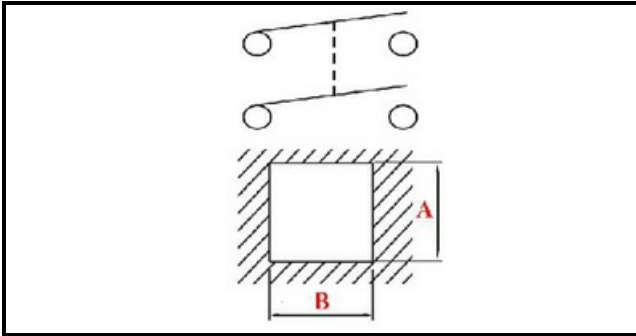

1105005

ON/OFF SWITCH SAB

Date: 21-11-2024

ORIGINAL
OSP
SPARE PARTS**Technical data**

DEPTH MM	B=26mm
WIDTH MM	A=26mm
NUMBER OF POLES	POLI/POLES=4
NUMBER OF POSITIONS	0-1
COLOR	ROSSO/RED
VOLT	230V
COLOR	VERDE/GREEN