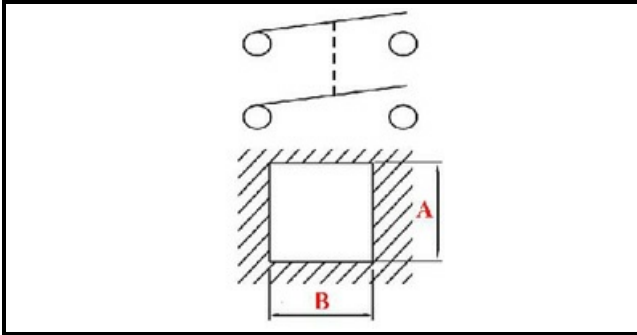

1105005

ON/OFF SWITCH SAB

Date: 25-04-2025

ORIGINAL
OSP
SPARE PARTS

Technical data

DEPTH MM	B=26mm
WIDTH MM	A=26mm
NUMBER OF POLES	POLI/POLES=4
NUMBER OF POSITIONS	0-1
COLOR	ROSSO/RED
VOLT	230V
COLOR	VERDE/GREEN