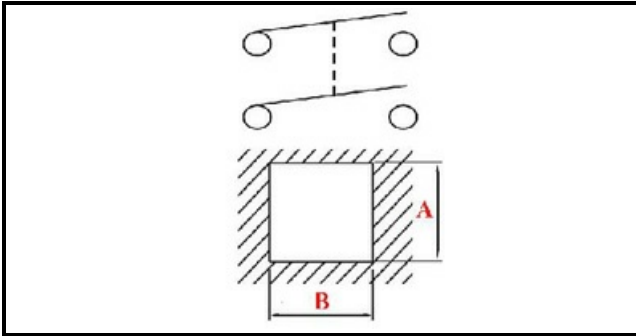

1105005

ON/OFF SWITCH SAB

Date: 22-12-2024

ORIGINAL
OSP
SPARE PARTS**Technical data**

| | |
|---------------------|--------------|
| DEPTH MM | B=26mm |
| WIDTH MM | A=26mm |
| NUMBER OF POLES | POLI/POLES=4 |
| NUMBER OF POSITIONS | 0-1 |
| COLOR | ROSSO/RED |
| VOLT | 230V |
| COLOR | VERDE/GREEN |