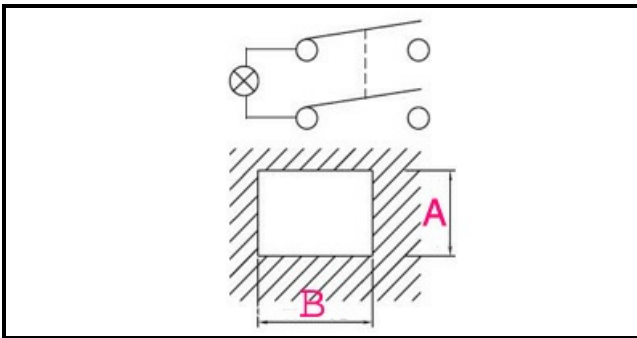

## Technical data

DEPTH MM	B=30mm
WIDTH MM	A=22mm
NUMBER OF POLES	POLI/POLES=4
NUMBER OF POSITIONS	0-1
COLOR	ROSSO/RED
VOLT	230V