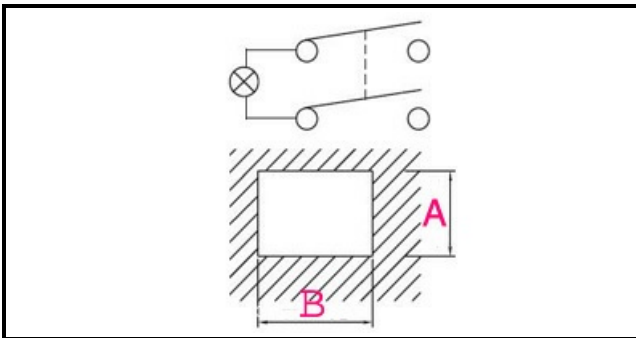

1105006

RED LUMINOUS BIPOLAR SWITCH

Date: 22-01-2025

Technical data

DEPTH MM	B=30mm
WIDTH MM	A=22mm
NUMBER OF POLES	POLI/POLES=4
NUMBER OF POSITIONS	0-1
COLOR	ROSSO/RED
VOLT	230V

Manufacturer code

CMA MACCHINE PER CAFFE' SRL
SIMONELLI GROUP SPA
RANCILIO GROUP SPA CON SOCIO UNICO
A.T.A. SRL
A.T.A. SRL