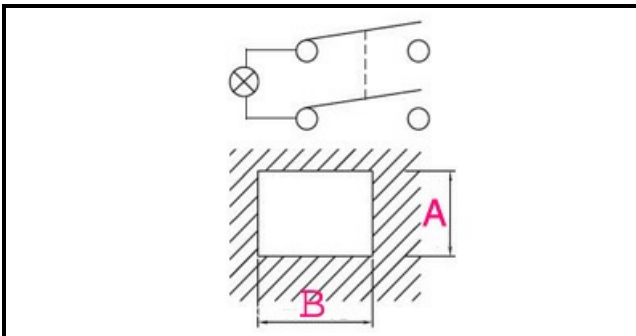

1105006

RED LUMINOUS BIPOLAR SWITCH

Date: 22-12-2024

Technical data

DEPTH MM	B=30mm
WIDTH MM	A=22mm
NUMBER OF POLES	POLI/POLES=4
NUMBER OF POSITIONS	0-1
COLOR	ROSSO/RED
VOLT	230V

Manufacturer code

CMA MACCHINE PER CAFFE' SRL
SIMONELLI GROUP SPA
RANCILIO GROUP SPA CON SOCIO UNICO
A.T.A. SRL
A.T.A. SRL