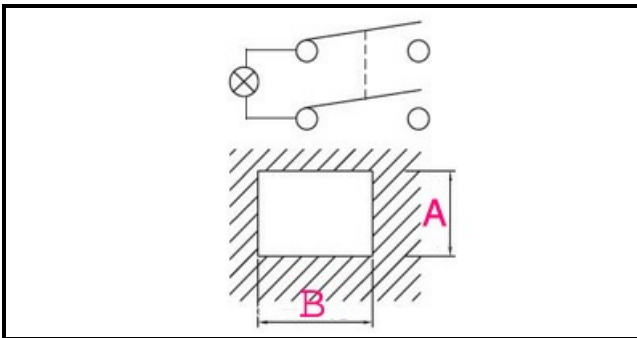

1105006

RED LUMINOUS BIPOLAR SWITCH

Date: 21-11-2024

Technical data

DEPTH MM	B=30mm
WIDTH MM	A=22mm
NUMBER OF POLES	POLI/POLES=4
NUMBER OF POSITIONS	0-1
COLOR	ROSSO/RED
VOLT	230V

Manufacturer code

CMA MACCHINE PER CAFFE' SRL
SIMONELLI GROUP SPA
RANCILIO GROUP SPA CON SOCIO UNICO
A.T.A. SRL
A.T.A. SRL