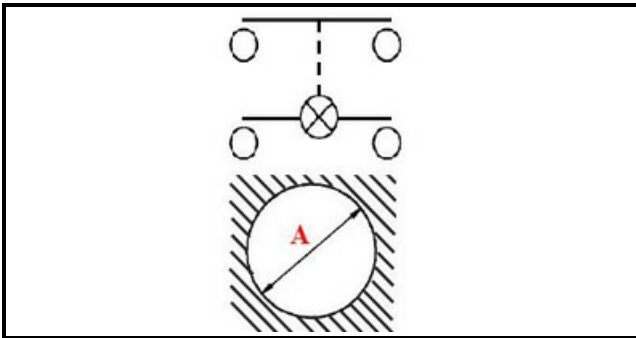

1105034

**ORANGE BIPOLAR LUMINOUS SWITCH 16A 250V D25**

Date: 24-11-2024

**Technical data**

DIAMETER mm	Ø=25mm
NUMBER OF POLES	POLI/POLES=4
NUMBER OF POSITIONS	0-1
COLOR	ARANCIO/ORANGE
VOLT	230V

**Manufacturer code**