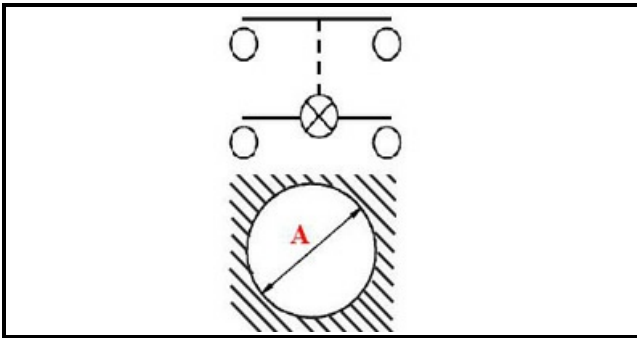

1105034

ORANGE BIPOLAR LUMINOUS SWITCH 16A 250V D25

Date: 06-04-2025

Technical data

DIAMETER mm	Ø=25mm
NUMBER OF POLES	POLI/POLES=4
NUMBER OF POSITIONS	0-1
COLOR	ARANCIO/ORANGE
VOLT	230V

Manufacturer code

KASTEL SRL