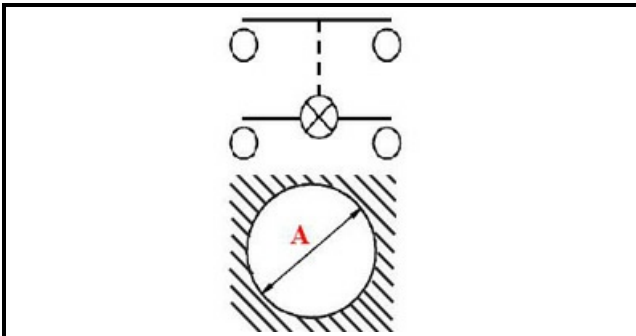

1105035

GREEN BIPOLAR LUMINOUS SWITCH 16A 250V D25

Date: 23-11-2024

**Technical data**

DIAMETER mm	Ø=25mm
NUMBER OF POLES	POLI/POLES=4
NUMBER OF POSITIONS	0-1
COLOR	VERDE/GREEN
VOLT	230V