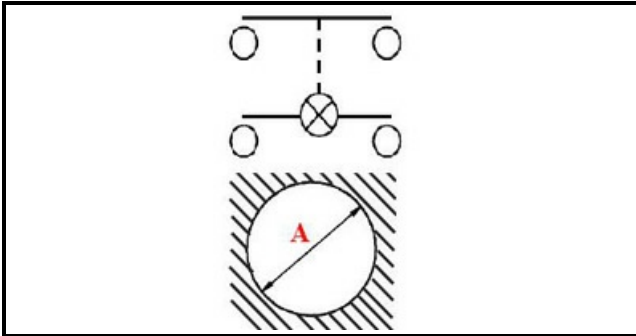

1105035

**GREEN BIPOLAR LUMINOUS SWITCH 16A 250V D25**

Date: 07-01-2025

**Technical data**

DIAMETER mm	Ø=25mm
NUMBER OF POLES	POLI/POLES=4
NUMBER OF POSITIONS	0-1
COLOR	VERDE/GREEN
VOLT	230V