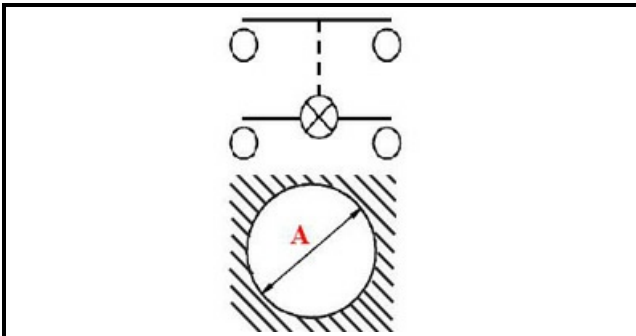

1105035

**GREEN BIPOLAR LUMINOUS SWITCH 16A 250V D25**

Date: 23-02-2025

**Technical data**

DIAMETER mm	Ø=25mm
NUMBER OF POLES	POLI/POLES=4
NUMBER OF POSITIONS	0-1
COLOR	VERDE/GREEN
VOLT	230V