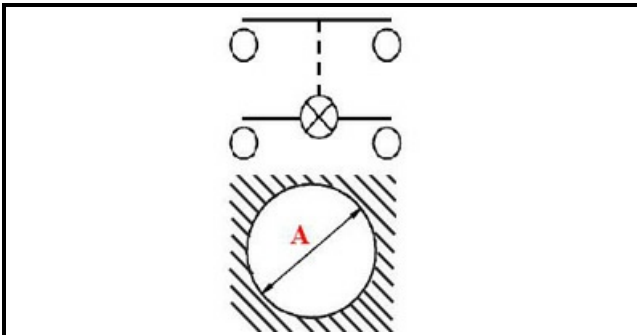

1105035

GREEN BIPOLAR LUMINOUS SWITCH 16A 250V D25

Date: 05-04-2025

Technical data

| | |
|---------------------|--------------|
| DIAMETER mm | Ø=25mm |
| NUMBER OF POLES | POLI/POLES=4 |
| NUMBER OF POSITIONS | 0-1 |
| COLOR | VERDE/GREEN |
| VOLT | 230V |