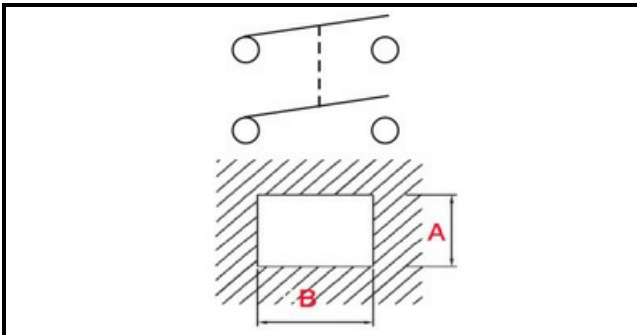

1105045

BLACK BIPOLAR SWITCH 0/1

Date: 22-12-2024

**Technical data**

DEPTH MM	B=30mm
WIDTH MM	A=22mm
NUMBER OF POLES	POLI/POLES=4
NUMBER OF POSITIONS	0-1
COLOR	NERO/BLACK
VOLT	230V

Manufacturer code

LAINOX ALI GROUP SRL A SOCIO UNICO