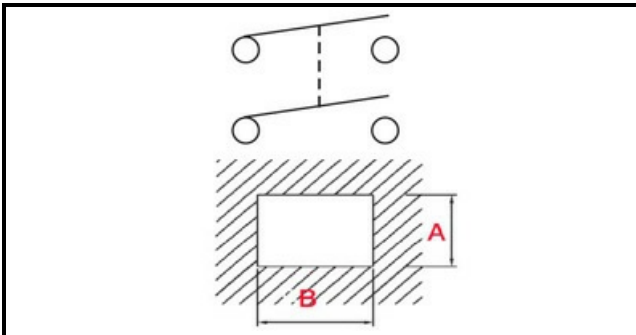

1105045

BLACK BIPOLAR SWITCH 0/1

Date: 21-11-2024

**Technical data**

DEPTH MM	B=30mm
WIDTH MM	A=22mm
NUMBER OF POLES	POLI/POLES=4
NUMBER OF POSITIONS	0-1
COLOR	NERO/BLACK
VOLT	230V

Manufacturer code

LAINOX ALI GROUP SRL A SOCIO UNICO