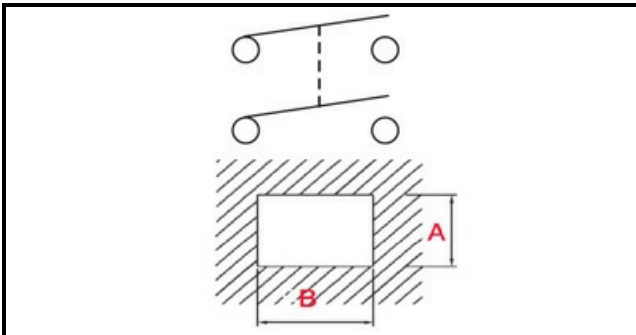

1105045

**BLACK BIPOLAR SWITCH 0/1**

Date: 23-02-2025

**Technical data**

DEPTH MM	B=30mm
WIDTH MM	A=22mm
NUMBER OF POLES	POLI/POLES=4
NUMBER OF POSITIONS	0-1
COLOR	NERO/BLACK
VOLT	230V

**Manufacturer code**