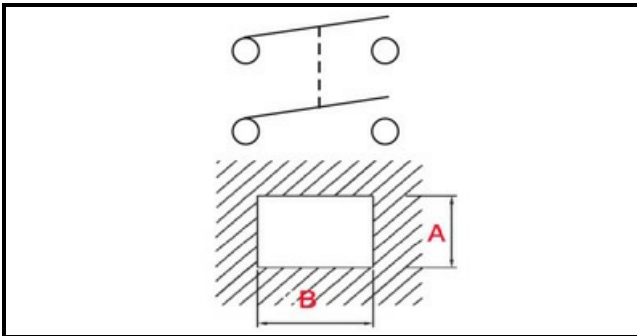

### Technical data

DEPTH MM	B=30mm
WIDTH MM	A=22mm
NUMBER OF POLES	POLI/POLES=4
NUMBER OF POSITIONS	0-1
COLOR	NERO/BLACK
VOLT	230V