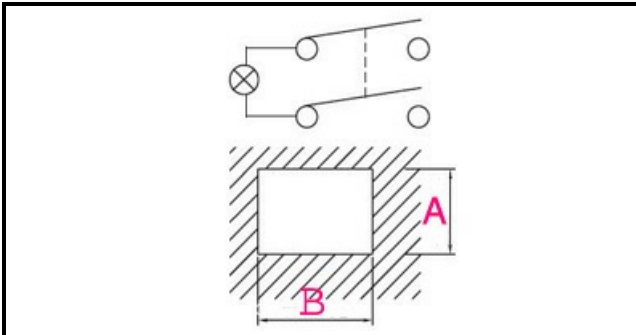

1105046

WATER SWITCH

Date: 23-02-2025

Technical data

DEPTH MM	B=30mm
WIDTH MM	A=22mm
NUMBER OF POLES	POLI/POLES=4
NUMBER OF POSITIONS	0-1
COLOR	NERO CON LED/BLACK WITH LED
VOLT	250V

Manufacturer code

RANCILIO GROUP SPA CON SOCIO UNICO