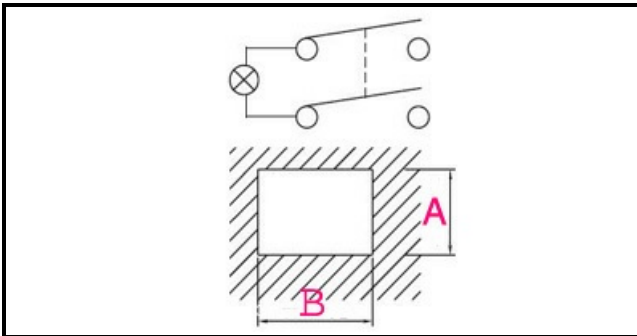

1105046

WATER SWITCH

Date: 12-04-2025

Technical data

DEPTH MM	B=30mm
WIDTH MM	A=22mm
NUMBER OF POLES	POLI/POLES=4
NUMBER OF POSITIONS	0-1
COLOR	NERO CON LED/BLACK WITH LED
VOLT	250V

Manufacturer code

RANCILIO GROUP SPA CON SOCIO UNICO