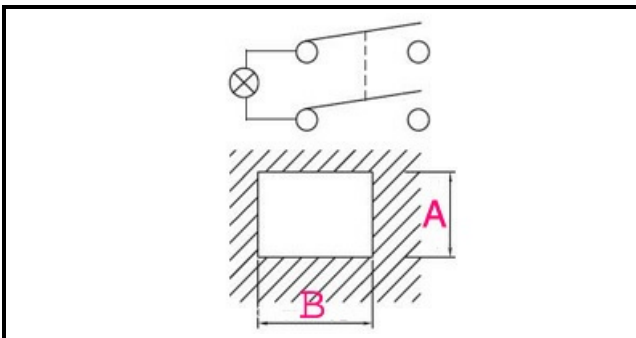

## Technical data

DEPTH MM	B=30mm
WIDTH MM	A=22mm
NUMBER OF POLES	POLI/POLES=4
NUMBER OF POSITIONS	0-1
COLOR	NERO CON LED/BLACK WITH LED
VOLT	250V