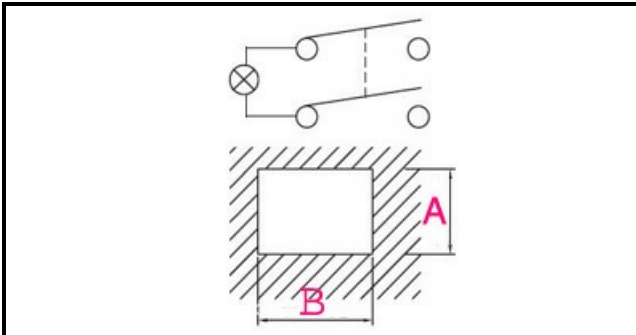

1105046

WATER SWITCH

Date: 22-12-2024

Technical data

DEPTH MM	B=30mm
WIDTH MM	A=22mm
NUMBER OF POLES	POLI/POLES=4
NUMBER OF POSITIONS	0-1
COLOR	NERO CON LED/BLACK WITH LED
VOLT	250V

Manufacturer code

RANCILIO GROUP SPA CON SOCIO UNICO