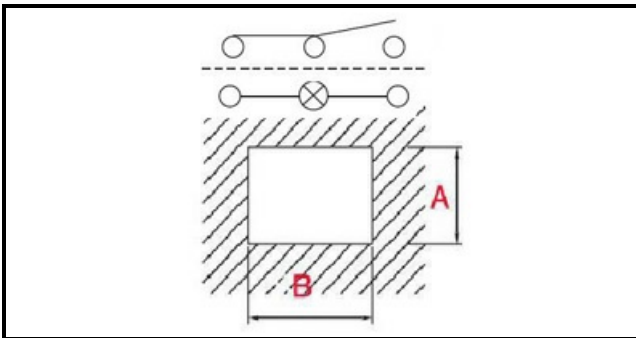

1105047

TOASTER SWITCH LIGHT

Date: 27-11-2024

ORIGINAL
OSP
SPARE PARTS

Technical data

DEPTH MM	B=30mm
WIDTH MM	A=22mm
NUMBER OF POLES	POLI/POLES=4
NUMBER OF POSITIONS	0-1
COLOR	NERO CON LED/BLACK WITH LED
VOLT	250V