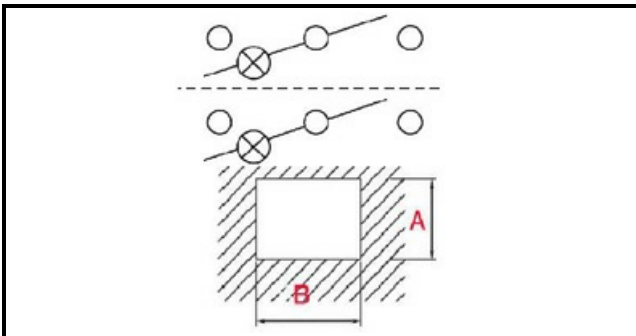

1105050

DOUBLE LUMINOUS SWITCH FABA

Date: 27-02-2025

ORIGINAL
OSP
SPARE PARTS**Technical data**

DEPTH MM	B=30mm
WIDTH MM	A=22mm
NUMBER OF POLES	POLI/POLES=6
NUMBER OF POSITIONS	0-1 / 0-1
COLOR	NERO CON LED/BLACK WITH LED
VOLT	250V