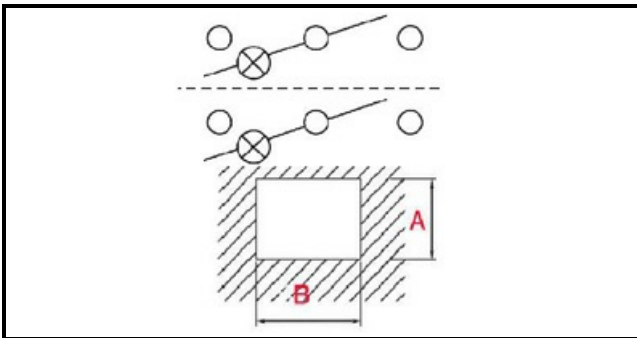

1105050

DOUBLE LUMINOUS SWITCH FABA

Date: 22-11-2024

ORIGINAL
OSP
SPARE PARTS

Technical data

DEPTH MM	B=30mm
WIDTH MM	A=22mm
NUMBER OF POLES	POLI/POLES=6
NUMBER OF POSITIONS	0-1 / 0-1
COLOR	NERO CON LED/BLACK WITH LED
VOLT	250V