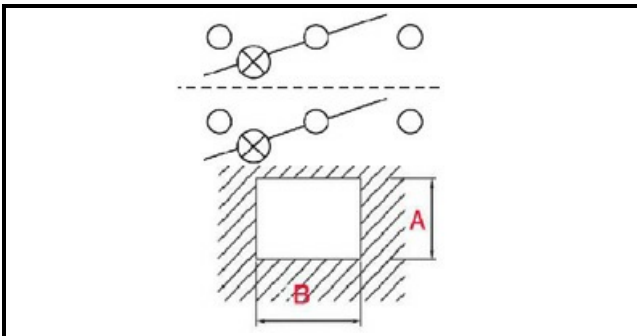

1105050

DOUBLE LUMINOUS SWITCH FABA

Date: 06-04-2025

ORIGINAL
OSP
SPARE PARTS

Technical data

DEPTH MM	B=30mm
WIDTH MM	A=22mm
NUMBER OF POLES	POLI/POLES=6
NUMBER OF POSITIONS	0-1 / 0-1
COLOR	NERO CON LED/BLACK WITH LED
VOLT	250V