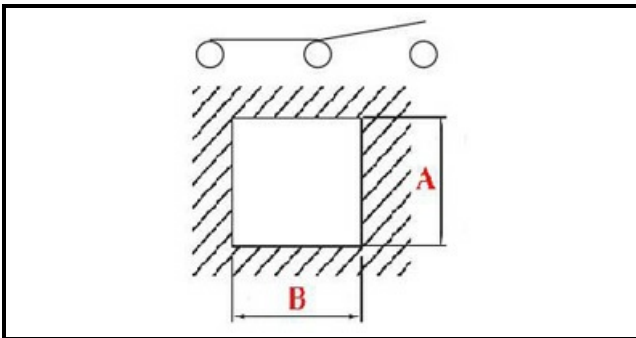

1105052

"BLACK ONEPOLAR SWITCH ""LINEA"""

Date: 22-11-2024

**Technical data**

DEPTH MM	B=26mm
WIDTH MM	A=26mm
NUMBER OF POLES	POLI/POLES=6
NUMBER OF POSITIONS	0-1
COLOR	ROSSO/RED
VOLT	230V
COLOR	VERDE/GREEN