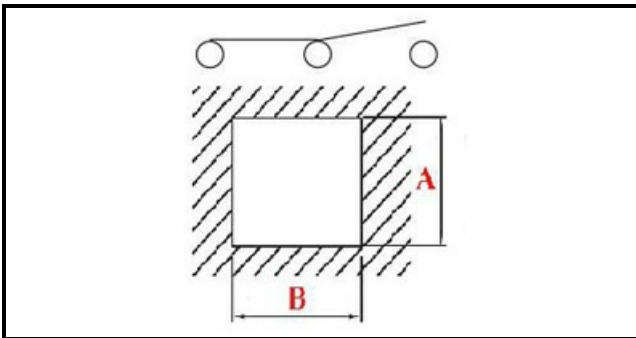

1105052

"BLACK ONEPOLAR SWITCH ""LINEA"""

Date: 05-03-2025

**Technical data**

| | |
|---------------------|--------------|
| DEPTH MM | B=26mm |
| WIDTH MM | A=26mm |
| NUMBER OF POLES | POLI/POLES=6 |
| NUMBER OF POSITIONS | 0-1 |
| COLOR | ROSSO/RED |
| VOLT | 230V |
| COLOR | VERDE/GREEN |