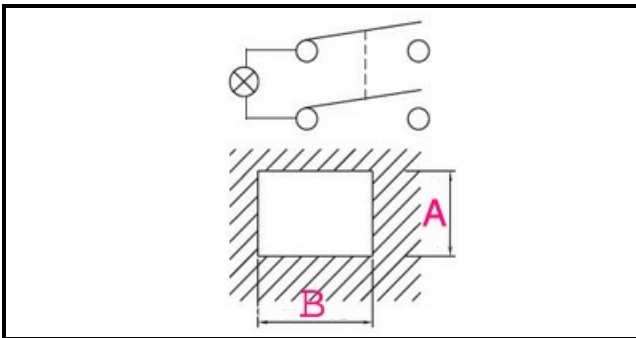

## TWO PUSH-BUTTON BIPOLAR SWITCH EPOCA

Date: 27-02-2025

ORIGINAL  
**OSP**  
SPARE PARTS

### Technical data

DEPTH MM	B=30mm
WIDTH MM	A=22mm
NUMBER OF POLES	POLI/POLES=4
NUMBER OF POSITIONS	0-1
COLOR	NERO CON LED/BLACK WITH LED
VOLT	250V