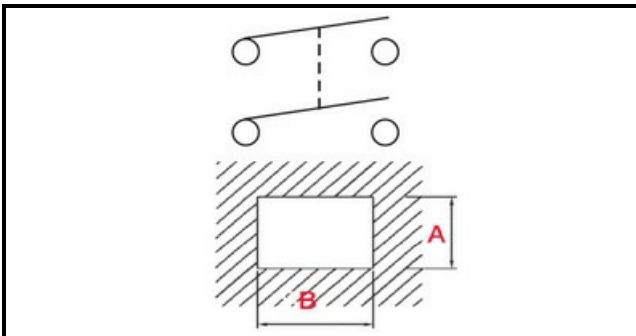

1105057

PUSH-BUTTON+CUP-WARMER SWITCH MLN

Date: 22-12-2024

ORIGINAL
OSP
SPARE PARTS**Technical data**

| | |
|---------------------|--------------|
| DEPTH MM | B=20mm |
| WIDTH MM | A=13mm |
| NUMBER OF POLES | POLI/POLES=4 |
| NUMBER OF POSITIONS | 0-1 |
| COLOR | NERO/BLACK |
| VOLT | 230V |