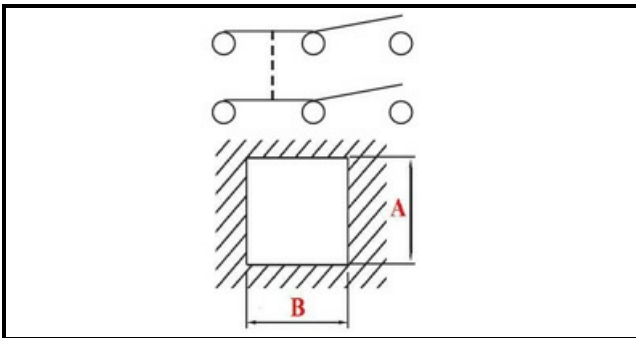

Technical data

DEPTH MM	B=26mm
WIDTH MM	A=26mm
NUMBER OF POLES	POLI/POLES=6
NUMBER OF POSITIONS	0-1
COLOR	ROSSO/RED
VOLT	230V
COLOR	VERDE/GREEN

Manufacturer code

HOONVED - ALI GROUP SRL A SOCIO UNICO

COMENDA - ALI GROUP SRL A SOCIO UNICO