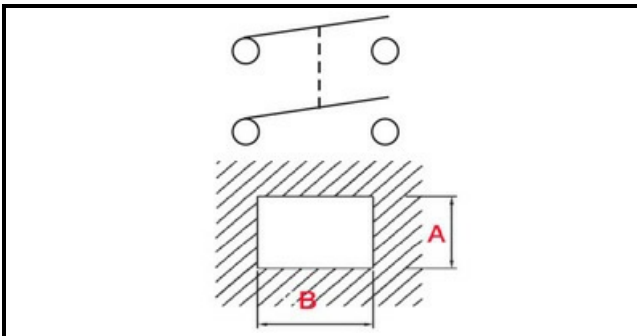

1105154

BIPOLAR SWITCH ROLD

Date: 06-04-2025

Technical data

| | |
|---------------------|--------------|
| DEPTH MM | B=24mm |
| WIDTH MM | A=19mm |
| NUMBER OF POLES | POLI/POLES=4 |
| NUMBER OF POSITIONS | 0-1 |
| VOLT | 230V |