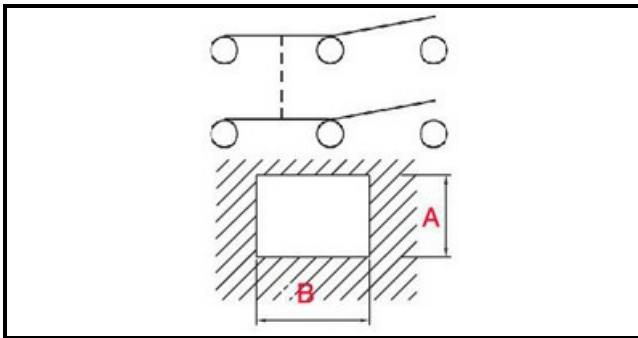

1105178

BLACK SWITCH 1-0-2 6P

Date: 05-04-2025

Technical data

DEPTH MM	B=28mm
WIDTH MM	A=21mm
NUMBER OF POLES	POLI/POLES=6
NUMBER OF POSITIONS	1-0-2
COLOR	NERO/BLACK
VOLT	250V

Manufacturer code

UGOLINI - MILANO DISPENSERS SPA