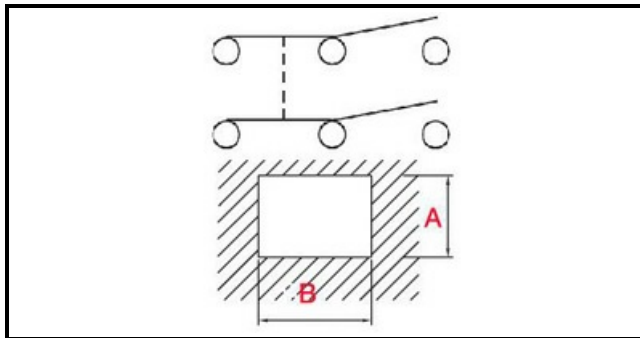

1105178

BLACK SWITCH 1-0-2 6P

Date: 27-02-2025

**Technical data**

DEPTH MM	B=28mm
WIDTH MM	A=21mm
NUMBER OF POLES	POLI/POLES=6
NUMBER OF POSITIONS	1-0-2
COLOR	NERO/BLACK
VOLT	250V

Manufacturer code

UGOLINI - MILANO DISPENSERS SPA